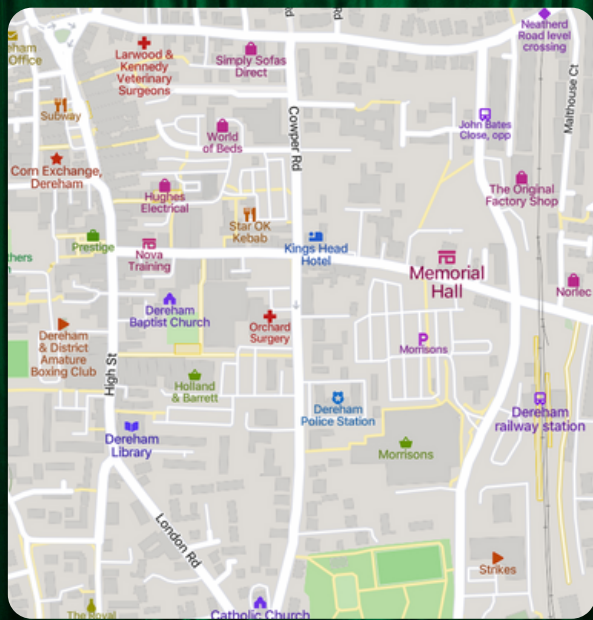

RAKED SEATING

| | | | | | | | | | | | | | | | | | | | | |
|---|---|---|---|---|---|---|---|---|---|-------|----|----|----|----|----|----|----|----|----|----|
| H | 1 | 2 | 3 | 4 | 5 | 6 | 7 | 8 | 9 | 10 | 11 | 12 | 13 | 14 | 15 | 16 | 17 | 18 | 19 | 20 |
| | 1 | 2 | 3 | 4 | 5 | 6 | 7 | 8 | 9 | < G > | | 10 | 11 | 12 | 13 | 14 | 15 | 16 | 17 | 18 |
| | 1 | 2 | 3 | 4 | 5 | 6 | 7 | 8 | 9 | < F > | | 10 | 11 | 12 | 13 | 14 | 15 | 16 | 17 | 18 |
| | 1 | 2 | 3 | 4 | 5 | 6 | 7 | 8 | 9 | < E > | | 10 | 11 | 12 | 13 | 14 | 15 | 16 | 17 | 18 |
| | 1 | 2 | 3 | 4 | 5 | 6 | 7 | 8 | 9 | < D > | | 10 | 11 | 12 | 13 | 14 | 15 | 16 | 17 | 18 |
| | 1 | 2 | 3 | 4 | 5 | 6 | 7 | 8 | 9 | < C > | | 10 | 11 | 12 | 13 | 14 | 15 | 16 | 17 | 18 |
| | 1 | 2 | 3 | 4 | 5 | 6 | 7 | 8 | 9 | < B > | | 10 | 11 | 12 | 13 | 14 | 15 | 16 | 17 | 18 |
| | 1 | 2 | 3 | 4 | 5 | 6 | 7 | 8 | 9 | < A > | | 10 | 11 | 12 | 13 | 14 | 15 | 16 | 17 | 18 |

STAGE

HOW TO FIND US AND PARKING

Dereham Memorial Hall
62a, Norwich Street
Dereham. NR19 1AD

What3words:
allergy.nosedive.charted

 Most visitors park at Morrisons supermarket car park which is just across the road (access via Station Road). By agreement, visitors to the Memorial Hall can park there for up to 3 hours before 6pm (4pm on Sundays). After 6pm (4pm on Sundays) parking is for the duration of the event.