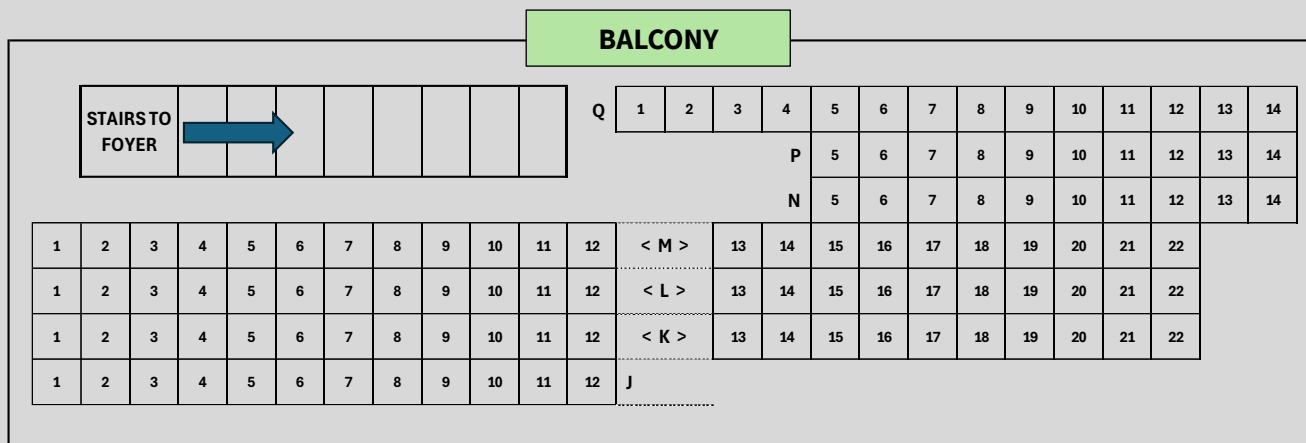

Dereham Memorial Hall Seating Plan

Please read the additional notes at the foot of this page

- ¹ Access to the Balcony is via a flight of stairs. There is no lift.
- ¹ A temporary sound position can be located in the Balcony. Seats Q1-3 will need to be removed from sale.
- ² The Balcony can not be used unless the Raked seating is deployed.
- ³ Raked seating has one central aisle only with shallow steps. There are no side aisles.
- ⁴ Rows BB and AA are on the flat. Seats can be removed in blocks of 3 and will leave enough space for 1 wheelchair + 1 freestanding chair