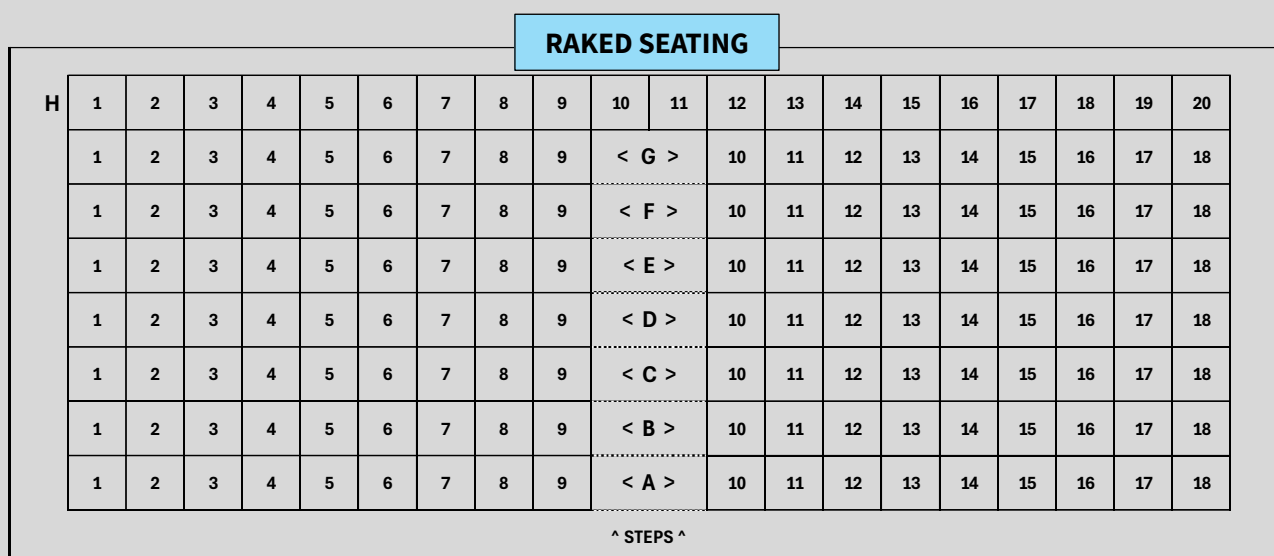

Dereham Memorial Hall Seating Plan

Please read the additional notes at the foot of this page

- ¹ Access to the Balcony is via a flight of stairs. There is no lift.
- ¹ A temporary sound position can be located in the Balcony. Seats Q1-3 will need to be removed from sale.
- ² The Balcony can not be used unless the Raked seating is deployed.
- ³ Raked seating has one central aisle only with shallow steps. There are no side aisles.
- ⁴ Rows BB and AA are on the flat. Seats can be removed in blocks of 3 and will leave enough space for 1 wheelchair + 1 freestanding chair